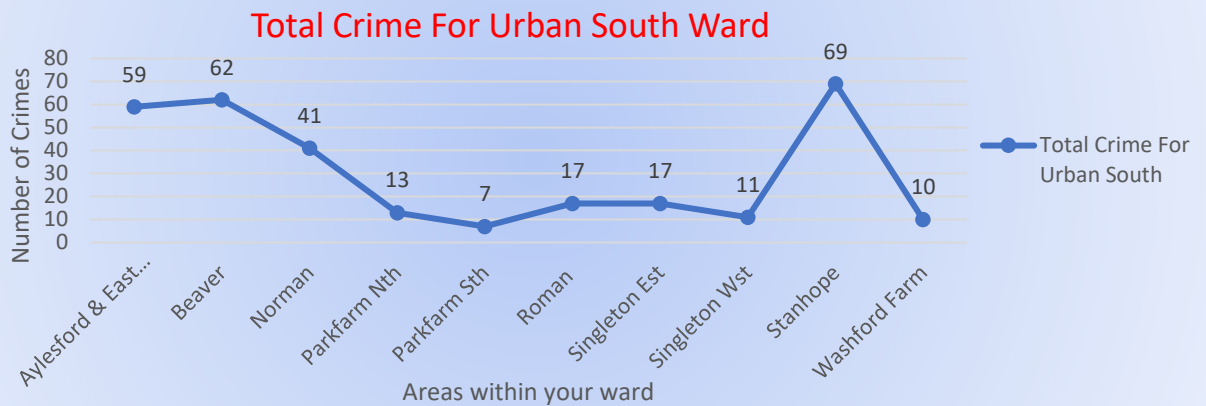

Theft From a Vehicle

[Prevent theft from a vehicle | Crime Prevention | Kent Police](#)

Urban South Ward: Top Reported Crimes for June 2023.

July 2023 stats - awaiting release.

Crime Stats links for [Urban South](https://www.police.uk/pu/your-area/kent-police/) (Kent Police Website) <https://www.police.uk/pu/your-area/kent-police/>